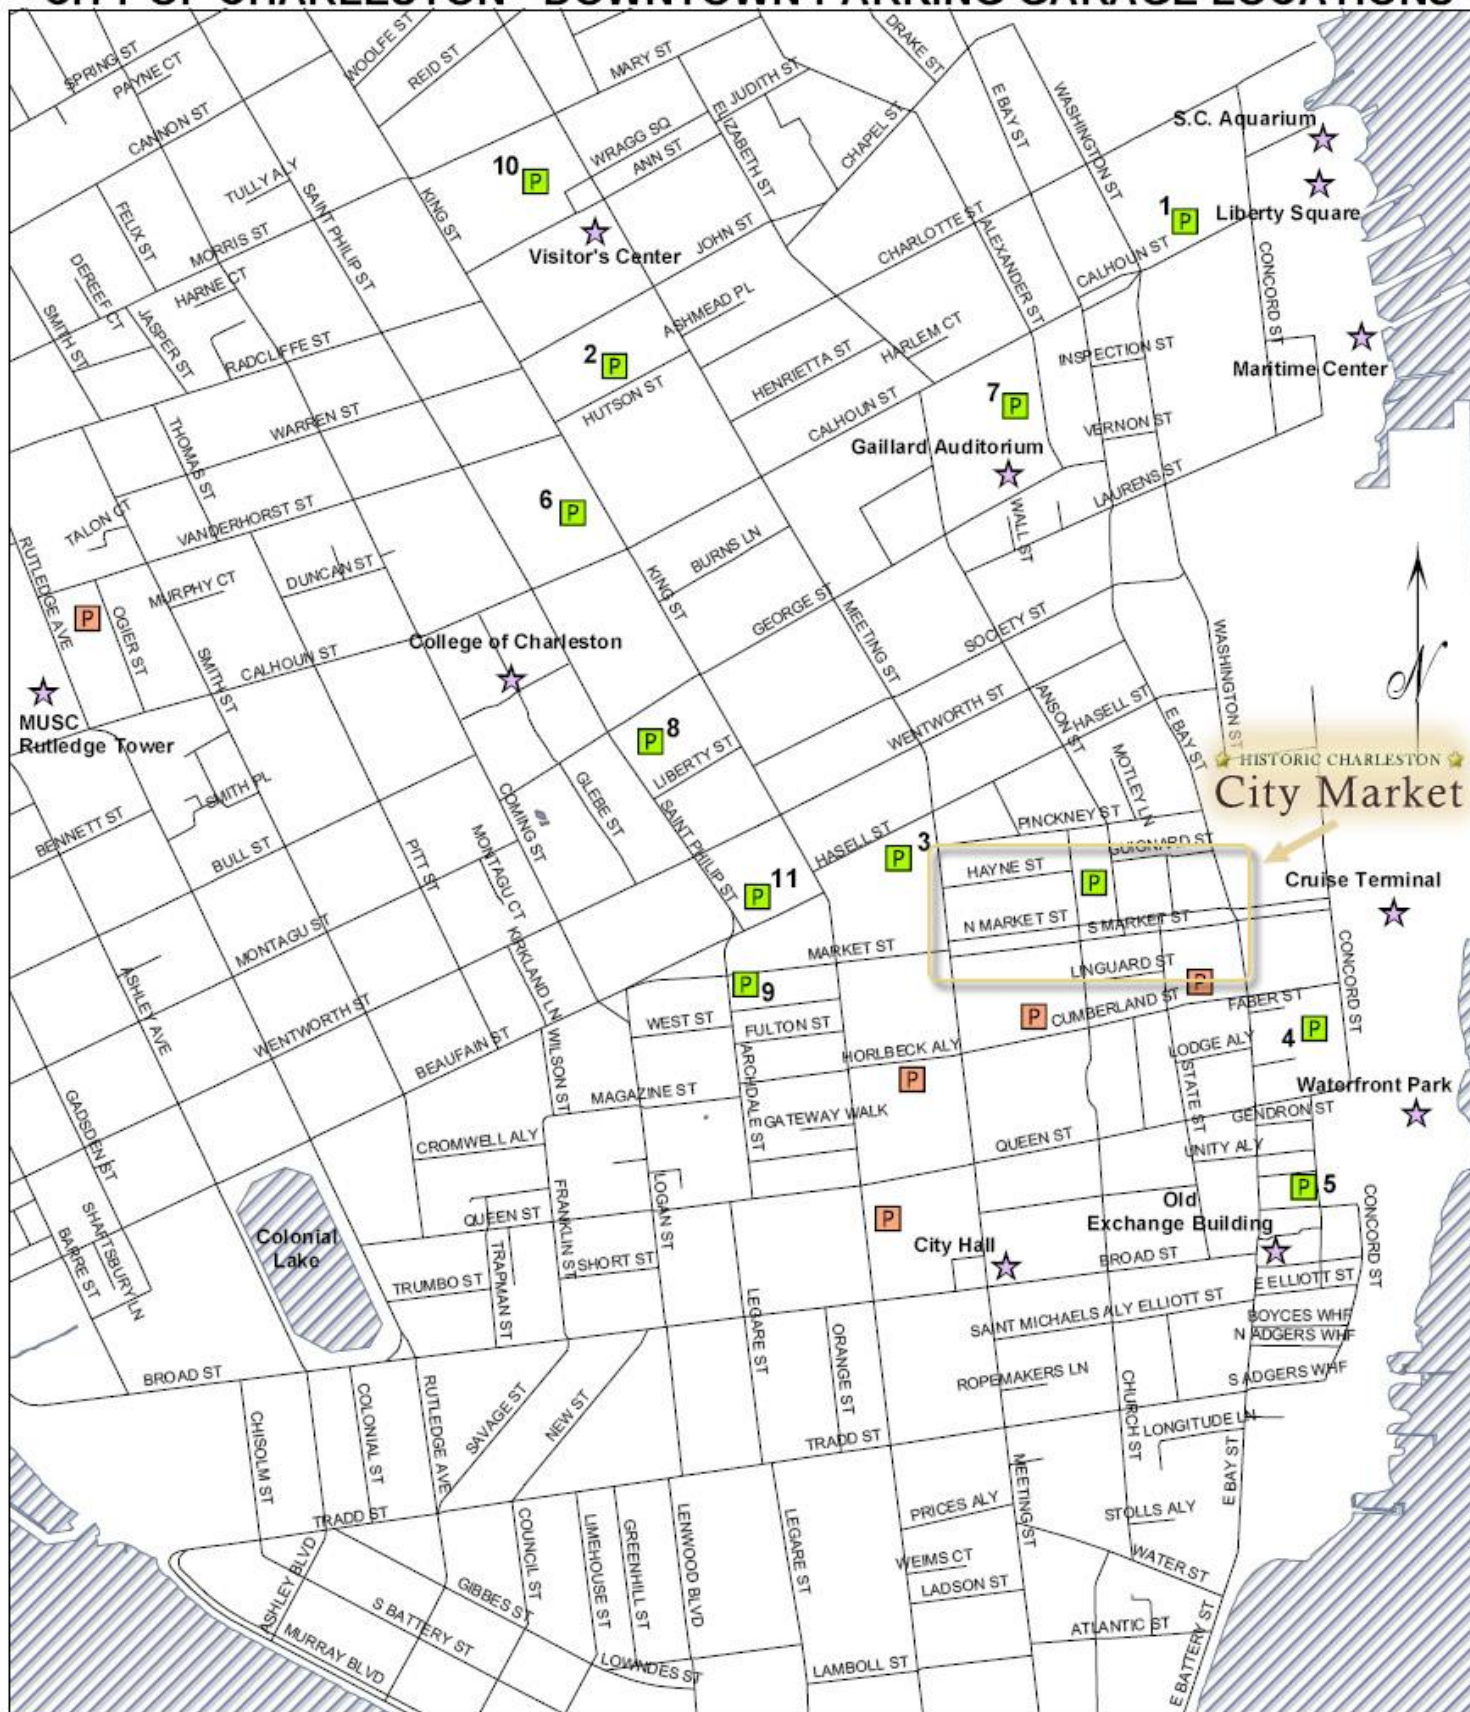

CITY OF CHARLESTON - DOWNTOWN PARKING GARAGE LOCATIONS

1. P City Parking Garage
   - P Other Parking Garages
   - ★ Landmark

1- Aquarium	5- E. Bay St./Pringleau St.	9- Majestic Square
2- Camden/Exchange	6- Marion Square	10- Visitor Center
3- Charleston Place	7- Gaillard Auditorium	11- Wentworth St.
4- Concord/Cumberland	8- Liberty/St. Philip